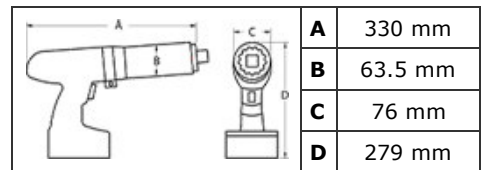

## Battery-Powered Series : DB-RAD 1350

Part No.	Tool Model	Drive Size	Torque (low - high)	RPM	Weight	Noise Level
16831	DB-RAD 1350	0.75 in.	350-1350 Nm	12	5.2 kg	80 db

[Imperial](#) | [Metric](#)

[View Comparison Chart](#)