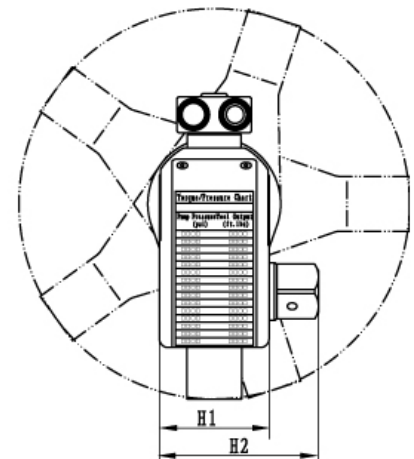

Round Hydraulic Shea...

Photo machine hydrau...

Hydraulic nut

High pressure hydrau...

Products name: MXTA Drive Type Hydraulic Torque Wrench

Products id: 1

Views : 244

Content

Table

Use pictures

Add:No.21, Guangfa Road, Dingqiao, Hangzhou, China
 Tel: 0571-88110295
 0571-88115701 13958144646
 Code: 310021
 Fax: 0571-88110210

- ◆ Made of spaceflight material (aluminum titanium alloy) and super strength alloy steel, one-piece machine body, comprehensively improved strength and tenacity
- ◆ 360°*180°rotary oil pipe joint, no limit on the application space, convenient operation
- ◆ Trigger type lock catch which can be easily pressed, fixing the 360-degree fine adjustment type reaction force arm on a solid pivot easily
- ◆ Precision ratchet bringing about the precision as high as $\pm 3\%$