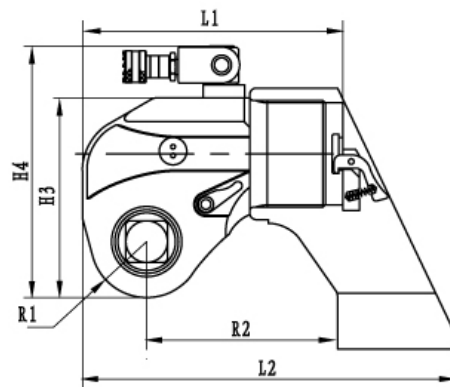

Round Hydraulic Shea...

Photo machine hydrau...

Hydraulic nut

High pressure hydrau...

Products name: MXTA Drive Type Hydraulic Torque Wrench

Products id: 1

Views : 244

Content

Table

Use pictures

Add:No.21, Guangfa Road, Dingqiao, Hangzhou, China
 Tel: 0571-88110295
 0571-88115701 13958144646
 Code: 310021
 Fax: 0571-88110210

- ◆ Made of spaceflight material (aluminum titanium alloy) and super strength alloy steel, one-piece machine body, comprehensively improved strength and tenacity
- ◆ 360°*180°rotary oil pipe joint, no limit on the application space, convenient operation
- ◆ Trigger type lock catch which can be easily pressed, fixing the 360-degree fine adjustment type reaction force arm on a solid pivot easily
- ◆ Precision ratchet bringing about the precision as high as $\pm 3\%$

Model	1MXTA	3MXTA	5MXTA	8MXTA	10MXTA	20MXTA	25MXTA	35MXTA
Torque range N..M	183~1837	451~4512	752~7528	1078~10780	1551~15516	2666~26664	3472~34725	4866~48666
Nut Range M	16~36	22~48	27~56	30~64	36~72	42~90	48~100	64~120